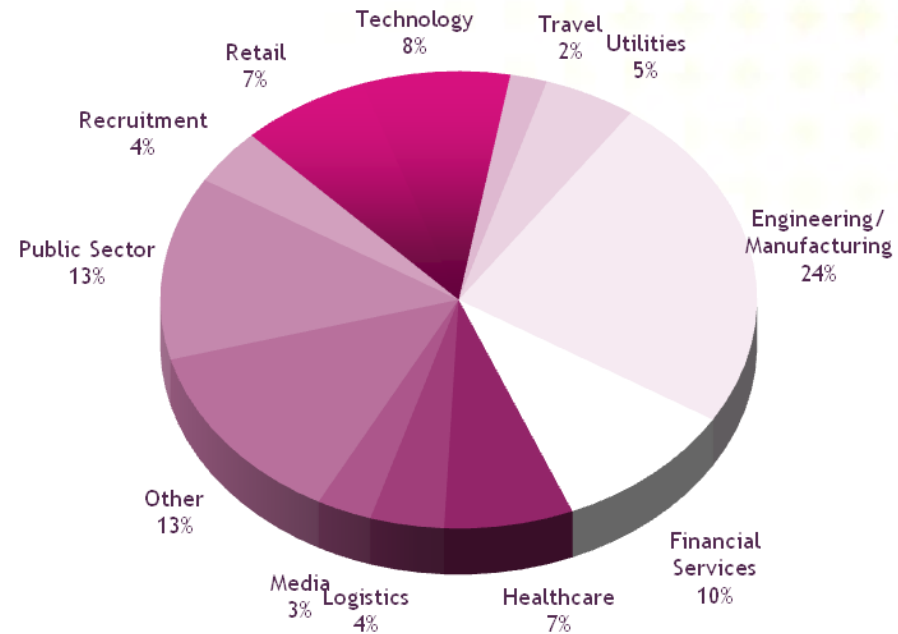

# ✦ Synerion Launch Event

Date: 19<sup>th</sup> December 2011

Who is Lumesse?

the only  
**global**  
company making  
talent management  
solutions work  
**locally**

# About us

- ✦ 1,700 customers across 70 countries
- ✦ 550+ employees
- ✦ Lumesse offices and partners in more than 40 countries
  - ✦ Across EMEA, the Americas and Asia-Pacific
- ✦ Talent management solutions available in 54 languages
- ✦ Helping millions of people:
  - ✦ 1,500,000 users